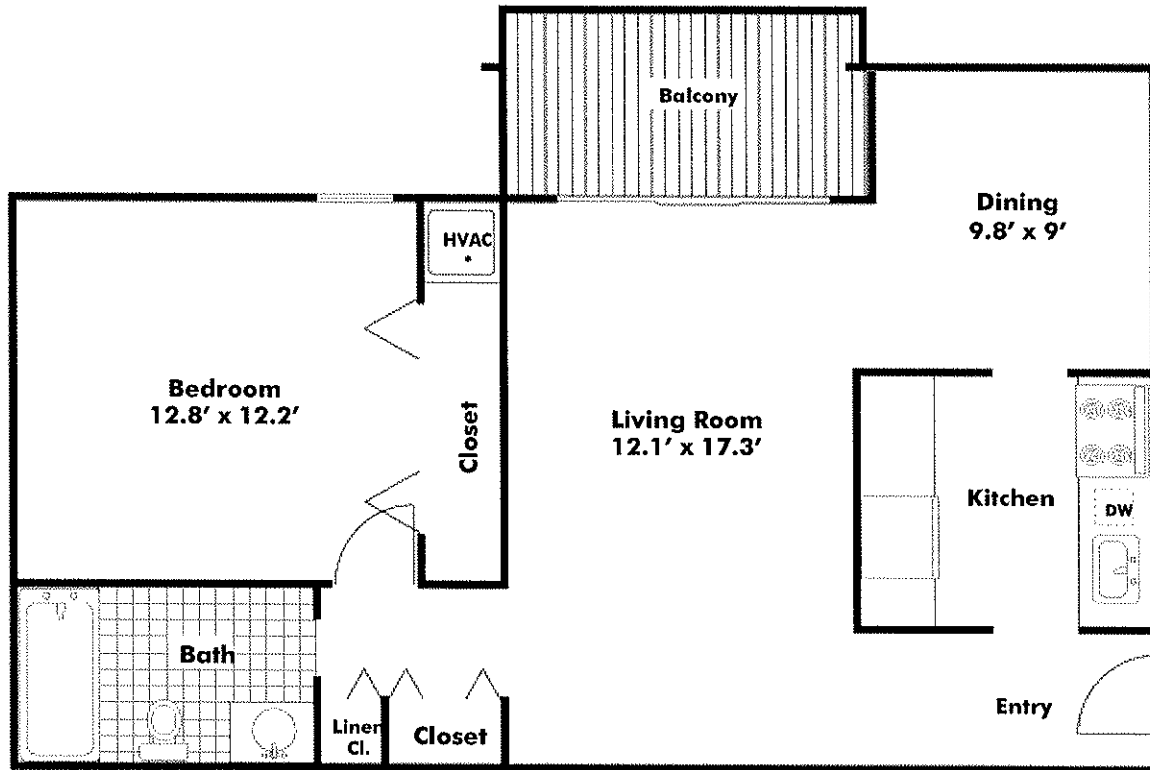

THE OAKS OF McCANDLESS

GARDEN APARTMENTS

ONE BEDROOM

Rental Rate \$ _____

Square Feet _____

1050 Nineteen North Drive • Pittsburgh, PA 15237
Phone: (412) 366-7040 • Fax: (412) 366-0635
www.oaksofmccandless.com